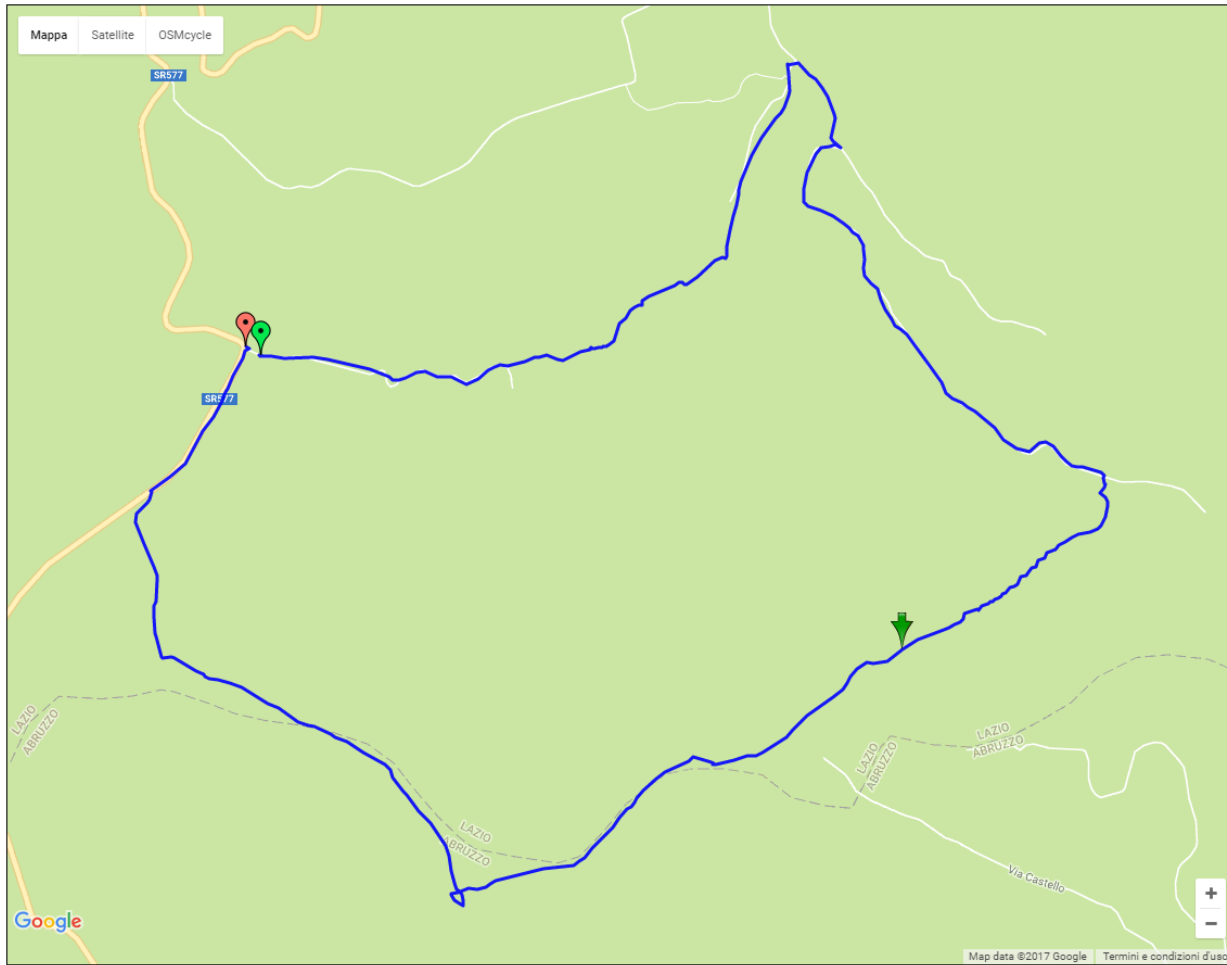

WGS 84 1:25,000
Anello di Cardito alto

Mapping Controls

Follow Road (google map) [Home](#)
 Show Elevation Data [Help](#)

Toggle Map Sizes Add Coursepoint
 Go to Start/End Drag Edit Mode
 Undo Reverse Route
 Clear Route Cut to End
 Load Route
 Save Route

Distance: 9.82 km
 Units: km miles [Print](#)
[Options](#)

Hosted by Mythic Beasts

CIASPOLAMATRICE