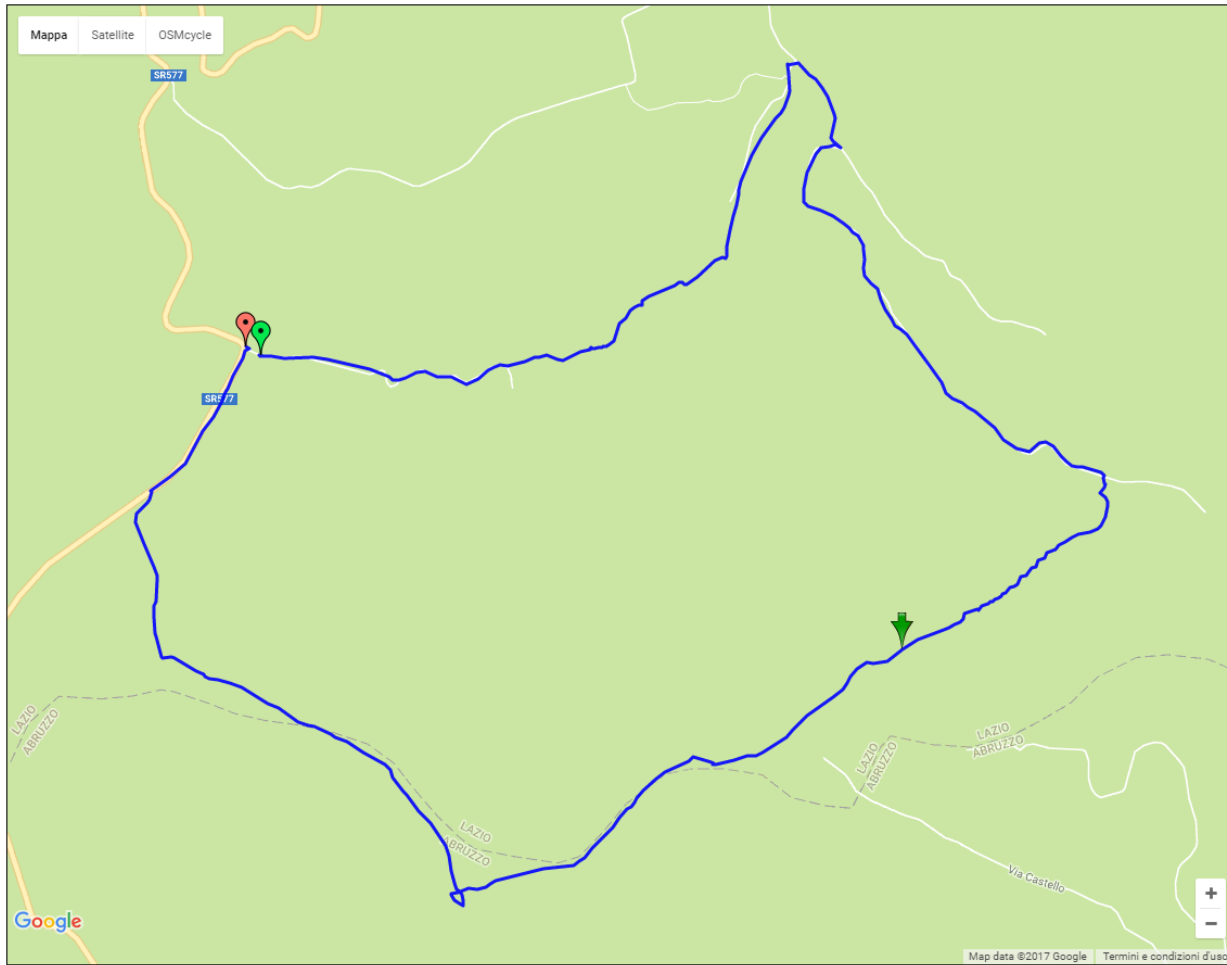

WGS 84 1:25,000  
Anello di Cardito alto

### Mapping Controls

Follow Road (google map)  [Home](#)  
 Show Elevation Data  [Help](#)

---

Toggle Map Sizes Add Coursepoint  
 Go to Start/End Drag Edit Mode  
 Undo Reverse Route  
 Clear Route Cut to End  
 Load Route  
 Save Route

---

Distance: 9.82 km  
 Units:  km  miles [Print](#)  
[Options](#)

Hosted by Mythic Beasts

# CIASPOLAMATRICE