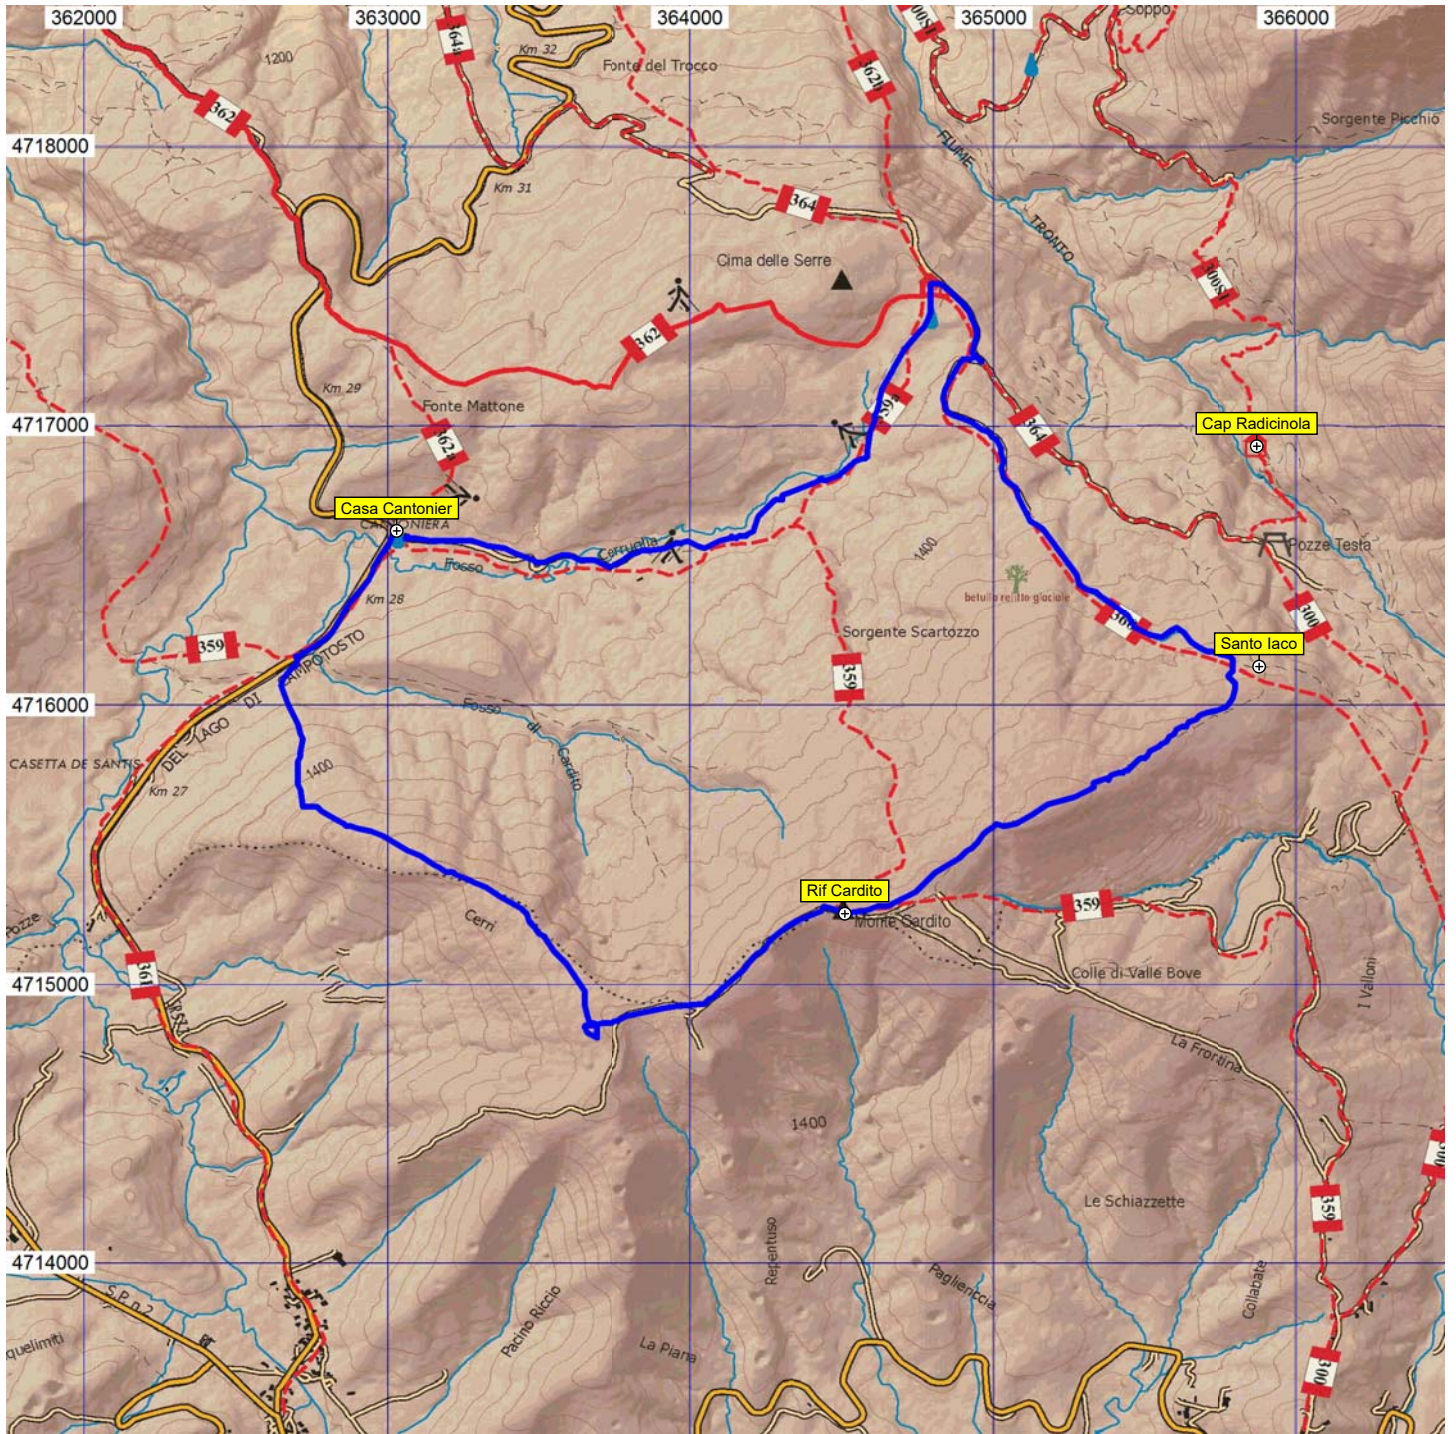

WGS 84 1:25,000  
Anello di Cardito alto

### Mapping Controls

Follow Road (google map)  [Home](#)  
 Show Elevation Data  [Help](#)

---

Toggle Map Sizes Add Coursepoint  
 Go to Start/End Drag Edit Mode  
 Undo Reverse Route  
 Clear Route Cut to End  
 Load Route  
 Save Route

---

Distance: 9.82 km  
 Units:  km  miles [Print](#)  
[Options](#)

Hosted by Mythic Beasts

# CIASPOLAMATRICE