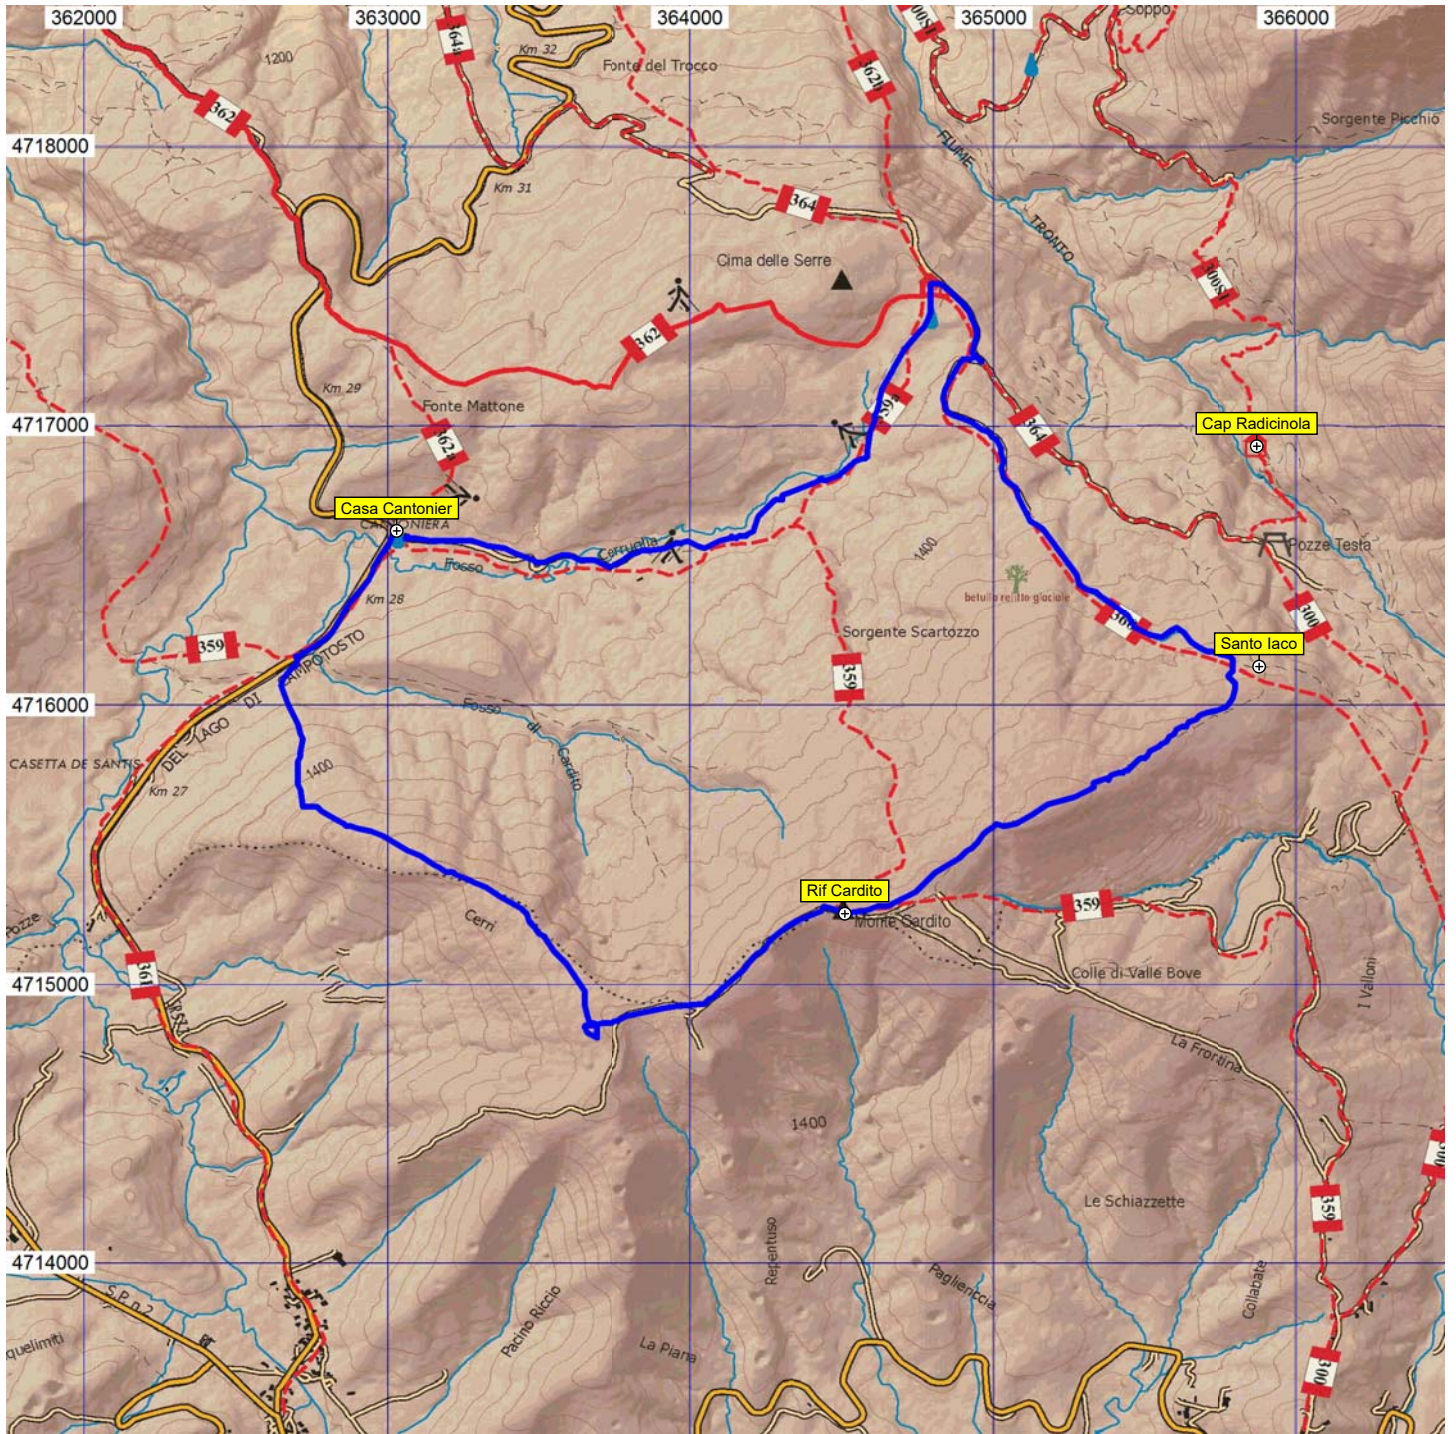

WGS 84 1:25,000
Anello di Cardito alto

Mapping Controls

Follow Road (google map) [Home](#)
 Show Elevation Data [Help](#)

Toggle Map Sizes Add Coursepoint
 Go to Start/End Drag Edit Mode
 Undo Reverse Route
 Clear Route Cut to End
 Load Route
 Save Route

Distance: 9.82 km
 Units: km miles [Print](#)
[Options](#)

Hosted by Mythic Beasts

CIASPOLAMATRICE