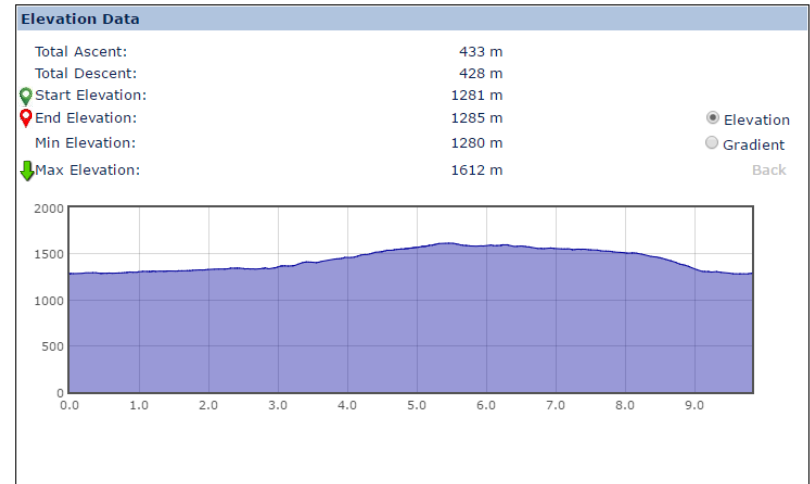

WGS 84 1:25,000  
Anello di Cardito alto

### Mapping Controls

Follow Road (google map)  [Home](#)  
 Show Elevation Data  [Help](#)

---

Toggle Map Sizes Add Coursepoint  
 Go to Start/End Drag Edit Mode  
 Undo Reverse Route  
 Clear Route Cut to End  
 Load Route  
 Save Route

---

Distance: 9.82 km  
 Units:  km  miles [Print](#)  
[Options](#)

Hosted by Mythic Beasts