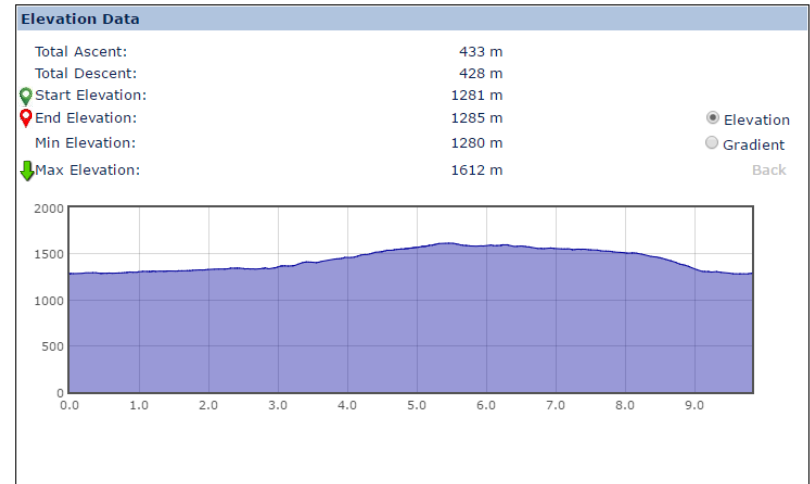

WGS 84 1:25,000
Anello di Cardito alto

Mapping Controls

Follow Road (google map) [Home](#)
 Show Elevation Data [Help](#)

Toggle Map Sizes Add Coursepoint
 Go to Start/End Drag Edit Mode
 Undo Reverse Route
 Clear Route Cut to End
 Load Route
 Save Route

Distance: 9.82 km
 Units: km miles [Print](#)
[Options](#)

Hosted by Mythic Beasts

CIASPOLAMATRICE